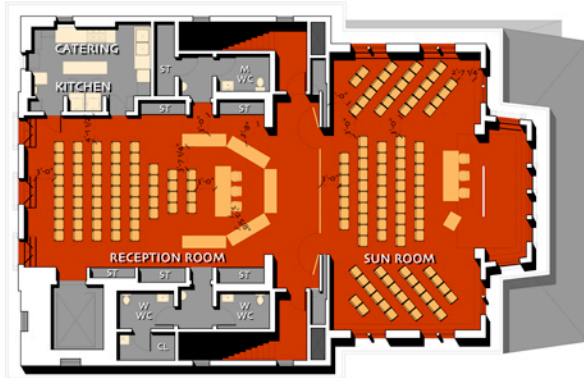

SHALIN LIU PERFORMANCE CENTER for ROCKPORT MUSIC

FLOOR PLANS: CONFERENCE ROOMS

Large Conference Room
56 Seats

Auditorium Seating
219 Seats

Separated Conference Rooms
Desk Seating
1) Reception Room: 18 Seats
2) Sun Room: 24 Seats

Separated Conference Rooms
Auditorium Seating
1) Reception Room: 61 Seats
2) Sun Room: 93 Seats

Separated Conference Rooms
Auditorium/Luncheon Seating
1) Reception Room: 70 Seats
2) Sun Room: 70 Seats