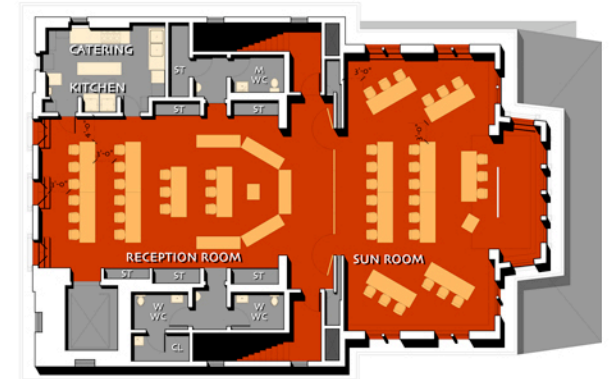

SHALIN LIU PERFORMANCE CENTER for ROCKPORT MUSIC

FLOOR PLANS: CONFERENCE ROOMS

Large Conference Room
56 Seats

Auditorium Seating
219 Seats

Separated Conference Rooms
Desk Seating
1) Reception Room: 18 Seats
2) Sun Room: 24 Seats

Separated Conference Rooms
Auditorium Seating
1) Reception Room: 61 Seats
2) Sun Room: 93 Seats

Separated Conference Rooms
Auditorium/Luncheon Seating
1) Reception Room: 70 Seats
2) Sun Room: 70 Seats