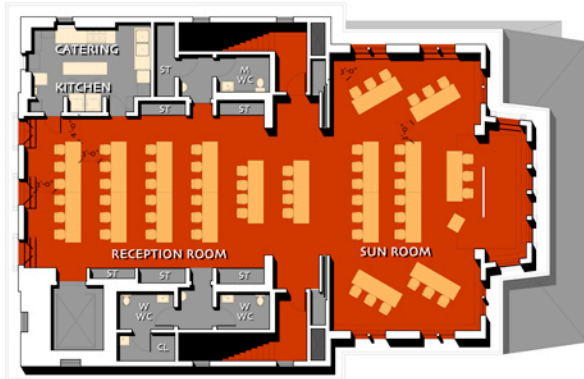

SHALIN LIU PERFORMANCE CENTER for ROCKPORT MUSIC

FLOOR PLANS: CONFERENCE ROOMS

Large Conference Room
56 Seats

Auditorium Seating
219 Seats

Separated Conference Rooms
Desk Seating
1) Reception Room: 18 Seats
2) Sun Room: 24 Seats

Separated Conference Rooms
Auditorium Seating
1) Reception Room: 61 Seats
2) Sun Room: 93 Seats

Separated Conference Rooms
Auditorium/Luncheon Seating
1) Reception Room: 70 Seats
2) Sun Room: 70 Seats