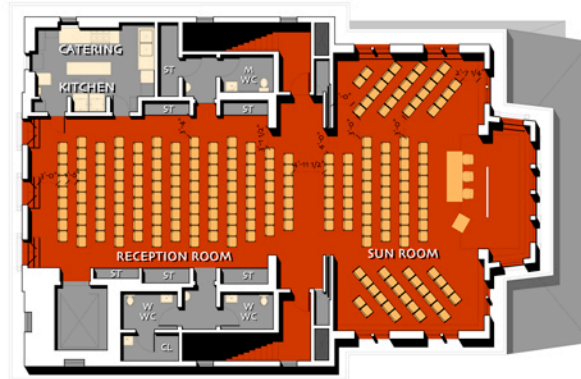

SHALIN LIU PERFORMANCE CENTER for ROCKPORT MUSIC

FLOOR PLANS: CONFERENCE ROOMS

Large Conference Room
56 Seats

Auditorium Seating
219 Seats

Separated Conference Rooms
Desk Seating
1) Reception Room: 18 Seats
2) Sun Room: 24 Seats

Separated Conference Rooms
Auditorium Seating
1) Reception Room: 61 Seats
2) Sun Room: 93 Seats

Separated Conference Rooms
Auditorium/Luncheon Seating
1) Reception Room: 70 Seats
2) Sun Room: 70 Seats