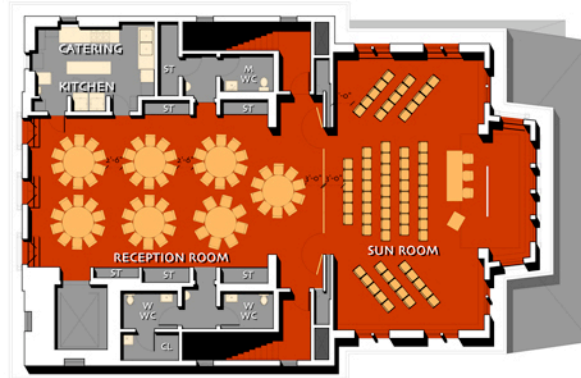

SHALIN LIU PERFORMANCE CENTER for ROCKPORT MUSIC

FLOOR PLANS: CONFERENCE ROOMS

Large Conference Room
56 Seats

Auditorium Seating
219 Seats

Separated Conference Rooms
Desk Seating
1) Reception Room: 18 Seats
2) Sun Room: 24 Seats

Separated Conference Rooms
Auditorium Seating
1) Reception Room: 61 Seats
2) Sun Room: 93 Seats

Separated Conference Rooms
Auditorium/Luncheon Seating
1) Reception Room: 70 Seats
2) Sun Room: 70 Seats